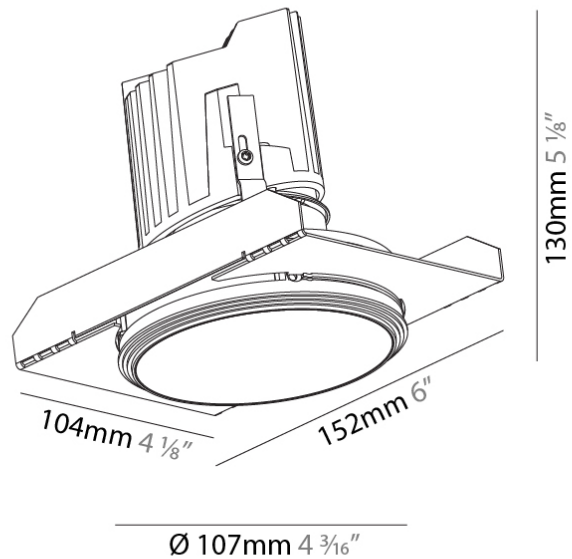

ELECTRICAL

Lamp Type: LED (Zhaga Standard)
Input Wattage (W): 13
Total Output Wattage (W): 11.8
Dimming: Tri-Mode (Non-Dimming and Phase Dimming (120Vac only) and 0-10V Dimming)
Driver Included: No
Driver Location: Recessed Housing
Driver Type: Constant Current - Universal
Driver Class: Class 2
Housing: See components
Input Voltage (V): 120 - 277
Constant Current (MA): 350

LED

Number of LEDs: 1
Color Temperature (°K): 2700 / 3000 / 3500 / 4000
Max. Delivered Lumen (lm): 876 / 909 / 955 / 974
Nominal Lumen (lm): 1304 / 1352 / 1421 / 1450
CRI: >90 CRI
Efficiency (%): 87.9 / 88.4 / 87.9
Lamp Life (hrs): 50000
Upon Request: RGB-W Tunable White Special Color Temperature Special LED

OPTICAL

Reflector°: 18 / 42 / 60
Optic°: Lens Pack - No Lens / Linear Spread Lens / Honeycomb / Spread Lens
Upon Request: Special Beam Angles

RATINGS AND CERTIFICATIONS

382, F 416-247-9319, www.zaneen.com

Created by Zaneen Lighting for North American Standards at the end of the existing Model #. For assistance on 'custom' specifications, contact zteam@zaneen.com. In a constant effort to supply the best product, we reserve the right to change specifications or materials without notice. The most recent specification sheets are found at zaneen.com

IP rating: IP20